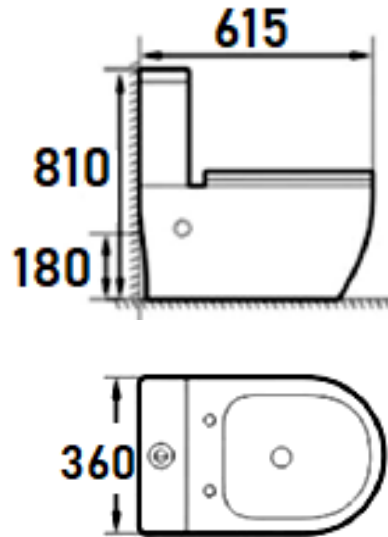

ITEM CODE	TESSE-SAW-1273	WARRANTY	20 YEARS GUARANTEE
-----------	----------------	----------	--------------------

PRODUCT	WC –CLOSE COUPLED
---------	-------------------

PRODUCT IMAGE	TECHNICAL DIMENSIONS
---------------	----------------------

PRODUCT DETAILS	
-----------------	--

MANUFACTURER	TESSE
TYPE	WATER CLOSET TWO-PIECE
COLOUR	WHITE
MATERIAL	CERAMIC
TECHNICAL DETAILS	<p>WASH DOWN TWO-PIECE TOILET. S-TRAP 250MM, UF SEAT COVER, GEBERIT FLUSH MECHANISM DIMENSION: 615x360x810 MM</p>

ITEM DIMENSION			
----------------	--	--	--

HEIGHT (mm)	WIDTH (mm)	LENGTH (mm)	WEIGHT (KG)
810	360	615	

- All rights reserved by Tesse.
- Specifications details are only overall guideline. This may vary slightly +/- 10% from the real product.